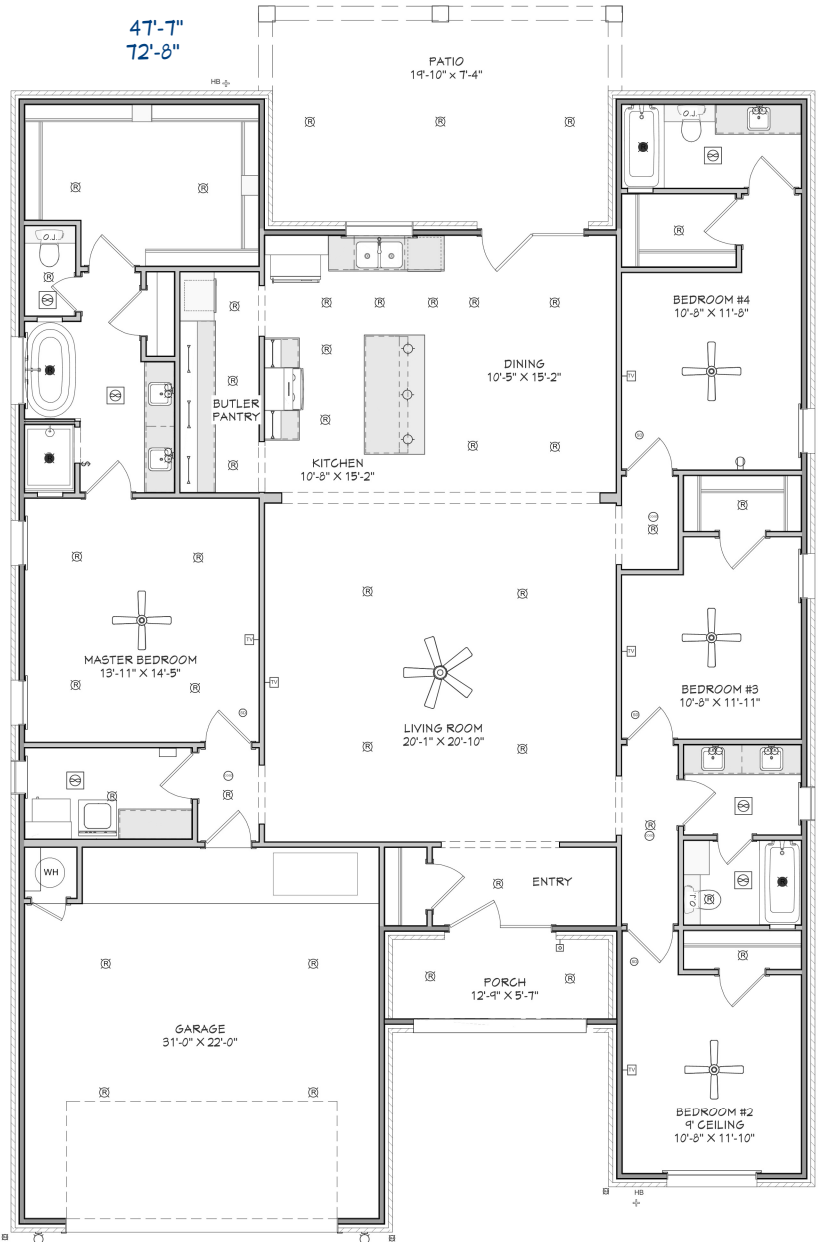

  
 Christie Homes  
**The PENNY**  
 +/- 2297 sq. ft.

"Through Wisdom a House is Built, and by Understanding it is Established." Proverbs 24:3

### SQUARE FOOTAGE LEGEND

MAIN FLOOR	2297 SQ. FT.
PORCH/ PATIO	318 SQ. FT.
GARAGE	462 SQ. FT.
<b>TOTAL UNDER ROOF</b>	<b>3077 SQ. FT.</b>
PLAN WIDTH	47'-7"
PLAN DEPTH	72'-8"

Christiehomes.net

(Prices, room sizes and sq. ft. may vary and are subject to change.)  
 Use of floor plans, elevations and renderings are designer's concepts and are the property of Christie Homes, Inc. Use of floor plans, elevations, and or renderings in part or in whole is a violation of federal copyright laws and will be prosecuted to the fullest extent of the law.