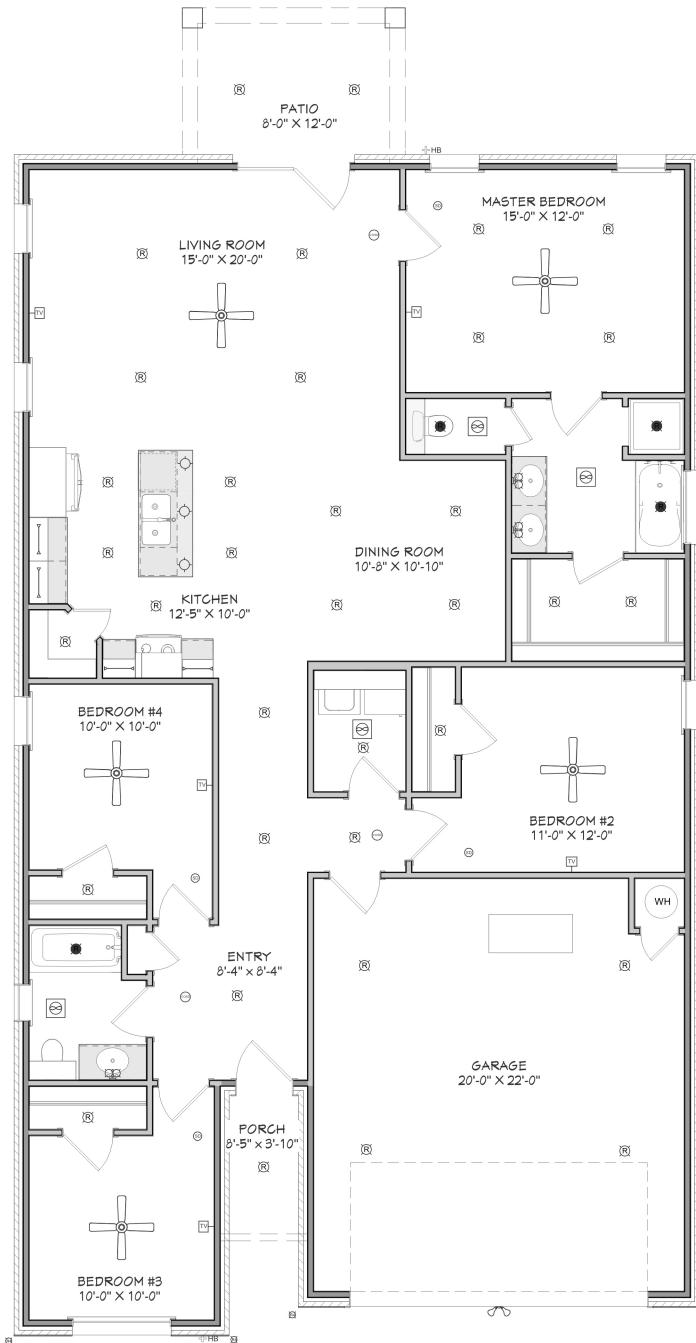

Christie Homes

The **ETHAN**

+/- 1772 sq. ft.

"Through Wisdom a House is Built, and by Understanding it is Established." Proverbs 24:3

SQUARE FOOTAGE LEGEND

MAIN FLOOR	1772 SQ. FT.
PORCH/PATIO	128 SQ. FT.
GARAGE	440 SQ. FT.
TOTAL UNDER ROOF	2340 SQ. FT.
PLAN WIDTH	36'-11"
PLAN DEPTH	71'-6"

Christiehomes.net

(Prices, room sizes and sq. ft. may vary and are subject to change.)

Use of floor plans, elevations and renderings are designer's concepts and are the property of Christie Homes, Inc. Use of floor plans, elevations, and or renderings in part or in whole is a violation of federal copyright laws and will be prosecuted to the fullest extent of the law.