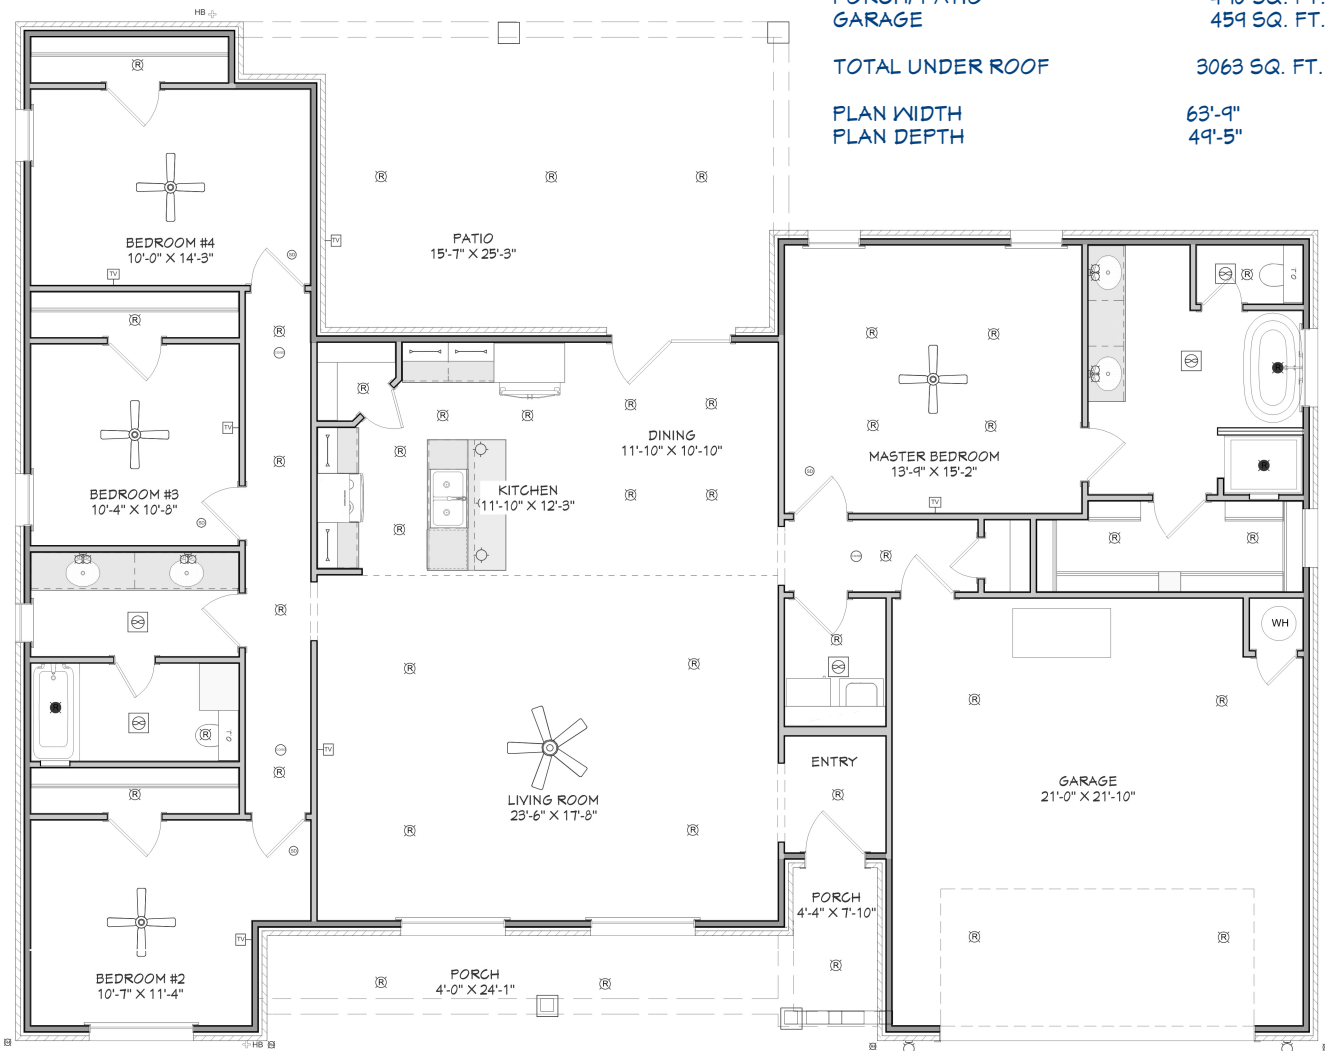

  
 Christie Homes  
**The KACE**  
 +/- 2114 sq. ft.

"Through Wisdom a House is Built, and by Understanding it is Established." Proverbs 24:3

### SQUARE FOOTAGE LEGEND

MAIN FLOOR	2114 SQ. FT.
PORCH/ PATIO	490 SQ. FT.
GARAGE	459 SQ. FT.
<b>TOTAL UNDER ROOF</b>	<b>3063 SQ. FT.</b>
PLAN WIDTH	63'-9"
PLAN DEPTH	49'-5"

[Christiehomes.net](http://Christiehomes.net)