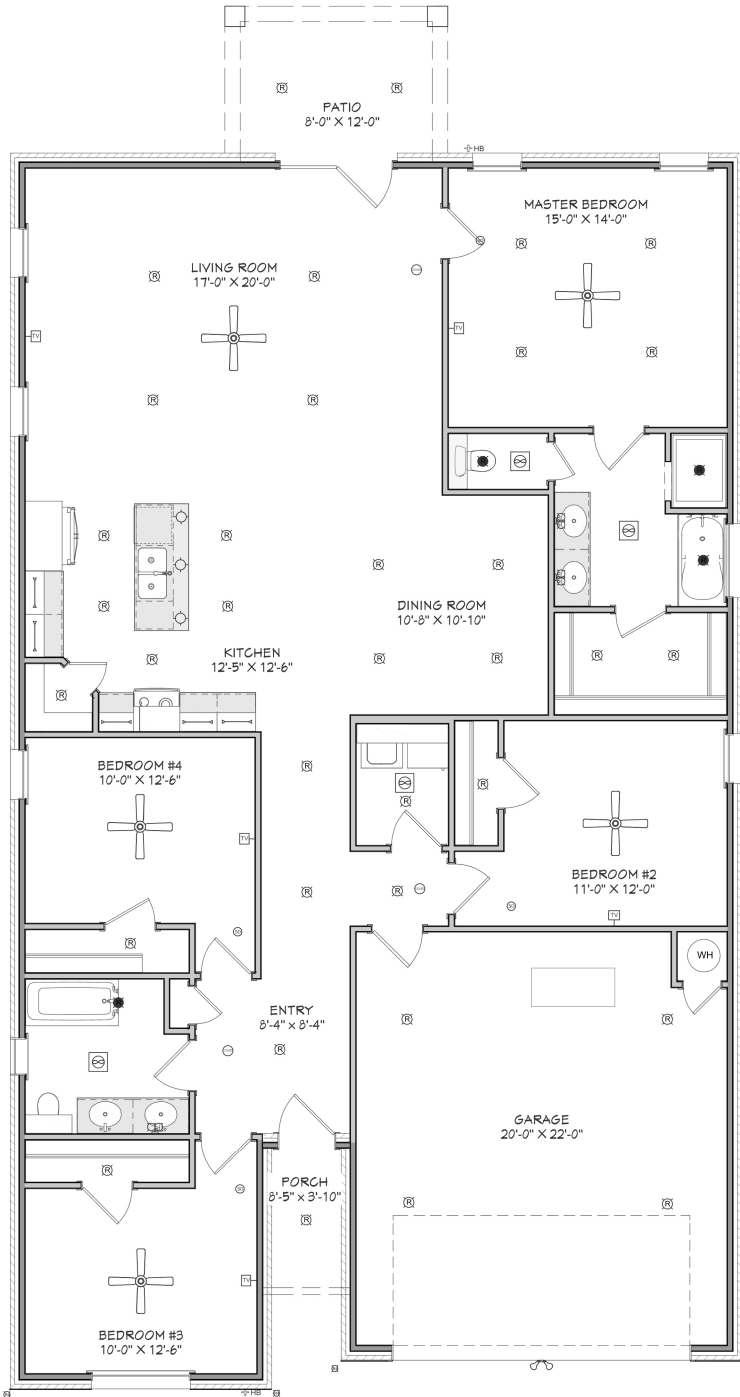

# The ETHAN

+/- 2055 sq. ft.

"Through Wisdom a House is Built, and by Understanding it is Established." Proverbs 24:3

## SQUARE FOOTAGE LEGEND

MAIN FLOOR	2055 SQ. FT.
PORCH/ PATIO	128 SQ. FT.
GARAGE	440 SQ. FT.
<b>TOTAL UNDER ROOF</b>	<b>2623 SQ. FT.</b>
PLAN WIDTH	39'-5"
PLAN DEPTH	74'-6"

[Christiehomes.net](http://Christiehomes.net)